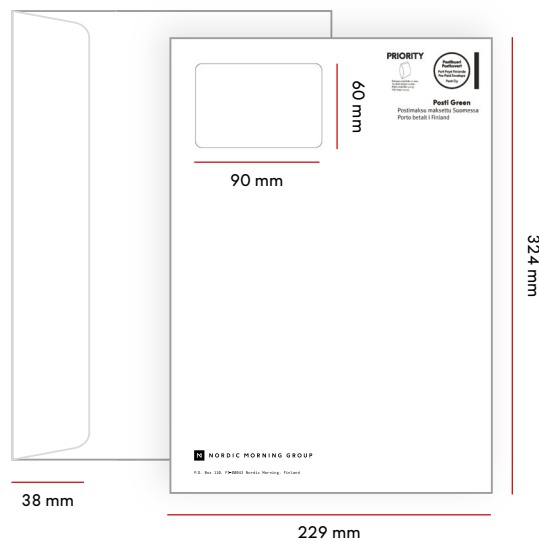

C4 and E4 envelopes

MAX. DIMENSIONS	C4	E4
FINLAND	500 G	500 G
ABROAD	500 G	500 G
MAX. THICKNESS	30 MM	30 MM

C4 windowless envelope

Size	Flap	Window
324 x 229 mm	40 mm	-

PRODUCT CODES	ECONOMY	PRIORITY	ABROAD
1-2 COLORS	16934	16948	16962
3-4 COLORS	16935	16949	16963

C4 window envelope

Size	Flap	Window
229 x 324 mm	40 mm	95 x 35 mm left 18 mm / top 40 mm

C4 large-window envelope

Size	Flap	Window
229 x 324 mm	38 mm	90 x 60 mm left 18 mm / top 18 mm

PRODUCT CODES	ECONOMY	PRIORITY	ABROAD
1-2 COLORS	16934	16948	16962
3-4 COLORS	16935	16949	16963

E4 large-window

Size	Flap	Window
220 x 312 mm	38 mm	90 x 60 mm left 18 mm / top 18 mm

PRODUCT CODES	ECONOMY	PRIORITY	ABROAD
1-2 COLORS	16934	16948	16962
3-4 COLORS	16935	16949	16963

B4 envelopes

MAX. DIMENSIONS

E5 window envelope

Size	Flap	Window
220 x 156 mm	33 mm	90 x 30 mm left 18 mm / top 40 mm

E5 large-window envelope

Size	Flap	Window
220 x 156 mm	29 mm	90 x 60 mm left 18 mm / top 15 mm

PRODUCT CODES	ECONOMY	PRIORITY	ABROAD
1-2 COLORS	16936	16950	16964
3-4 COLORS	16937	16951	16965