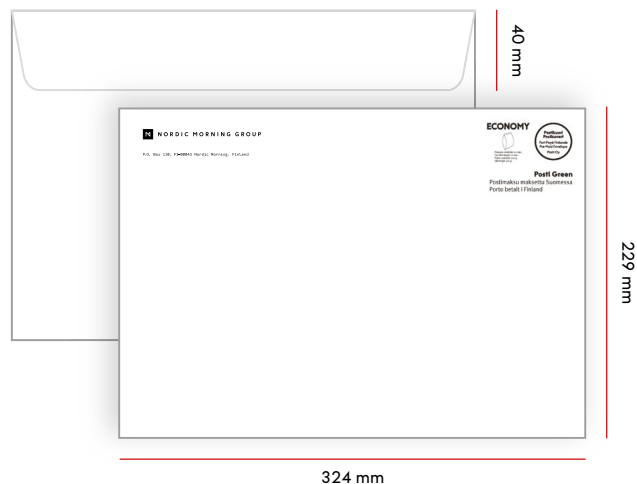

C4 and E4 envelopes

MAX. DIMENSIONS	C4	E4
FINLAND	500 G	500 G
ABROAD	500 G	500 G
MAX. THICKNESS	30 MM	30 MM

C4 windowless envelope

Size	Flap	Window
324 x 229 mm	40 mm	-

PRODUCT CODES	ECONOMY	PRIORITY	ABROAD
1-2 COLORS	16934	16948	16962
3-4 COLORS	16935	16949	16963