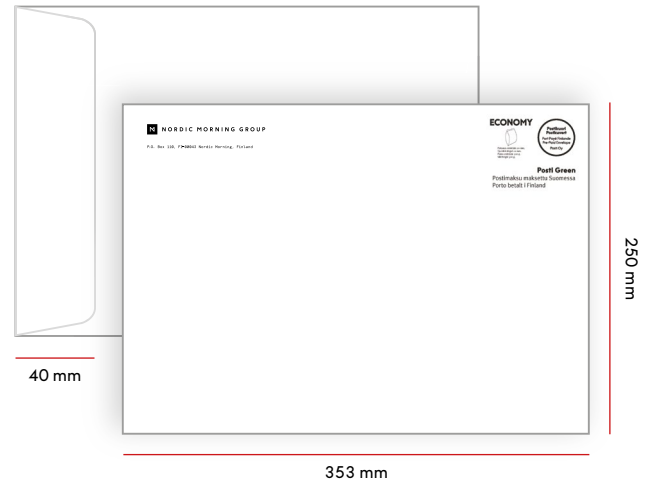

E4 large-window

Size	Flap	Window
220 x 312 mm	38 mm	90 x 60 mm left 18 mm / top 18 mm

PRODUCT CODES	ECONOMY	PRIORITY	ABROAD
1-2 COLORS	16934	16948	16962
3-4 COLORS	16935	16949	16963

B4 envelopes

MAX. DIMENSIONS

FINLAND	500 G
ABROAD	-
MAX. THICKNESS	30 MM

B4 envelope

B4 envelope
The flap on the short side

Size	Flap	Window
353 x 250 mm	40 mm	-

Size	Flap	Window
353 x 250 mm	40 mm	-

PRODUCT CODES	ECONOMY	PRIORITY	ABROAD
1-2 COLORS	17507	17505	-
3-4 COLORS	17508	17506	-