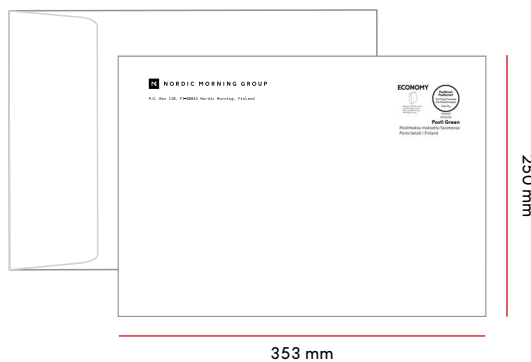

PRODUCT CODES	ECONOMY	PRIORITY	ABROAD
1-2 COLORS	17511	17509	-
3-4 COLORS	17512	17510	-

Boxes, envelopes and bags

MAX. DIMENSIONS	BOX	BAG	PADBAG	DOUBLE BAG
FINLAND	1000 G	1000 G	1000 G	1000 G
ABROAD	1000 G	1000 G	1000 G	1000 G
MAX. THICKNESS	27 MM	30 MM	30 MM	70 MM

Box

Size

340 x 240 x 27 mm

PRODUCT CODES	1 Color			2-4 Colors		
	ECONOMY	PRIORITY	ULKOMAAT	ECONOMY	PRIORITY	ULKOMAAT
1-500 G	16944	16958	16971	17043	17045	17047
501-1000 G	16945	16959	16972	17044	17046	17041