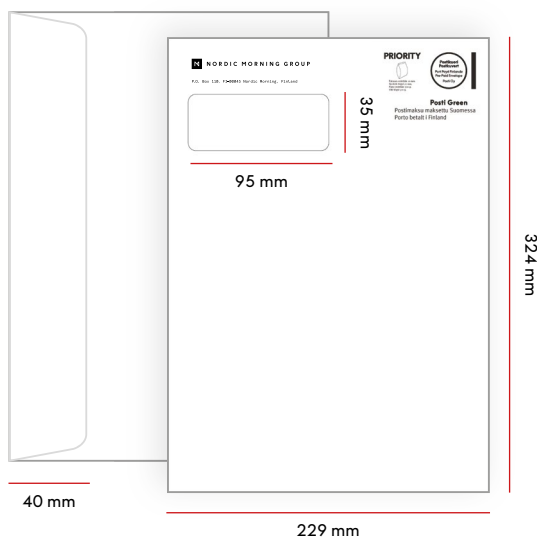

C4 and E4 envelopes

MAX. DIMENSIONS	C4	E4
FINLAND	500 G	500 G
ABROAD	500 G	500 G
MAX. THICKNESS	30 MM	30 MM

C4 windowless envelope

Size	Flap	Window
324 x 229 mm	40 mm	-

PRODUCT CODES	ECONOMY	PRIORITY	ABROAD
1-2 COLORS	16934	16948	16962
3-4 COLORS	16935	16949	16963

C4 window envelope

Size	Flap	Window
229 x 324 mm	40 mm	95 x 35 mm left 18 mm / top 40 mm

C4 large-window envelope

Size	Flap	Window
229 x 324 mm	38 mm	90 x 60 mm left 18 mm / top 18 mm

PRODUCT CODES	ECONOMY	PRIORITY	ABROAD
1-2 COLORS	16934	16948	16962
3-4 COLORS	16935	16949	16963

E4 large-window

Size	Flap	Window
220 x 312 mm	38 mm	90 x 60 mm left 18 mm / top 18 mm

PRODUCT CODES	ECONOMY	PRIORITY	ABROAD
1-2 COLORS	16934	16948	16962
3-4 COLORS	16935	16949	16963

B4 envelopes

MAX. DIMENSIONS

E5 window envelope

Size	Flap	Window
220 x 156 mm	33 mm	90 x 30 mm left 18 mm / top 40 mm

E5 large-window envelope

Size	Flap	Window
220 x 156 mm	29 mm	90 x 60 mm left 18 mm / top 15 mm

PRODUCT CODES	ECONOMY	PRIORITY	ABROAD
1-2 COLORS	16936	16950	16964
3-4 COLORS	16937	16951	16965