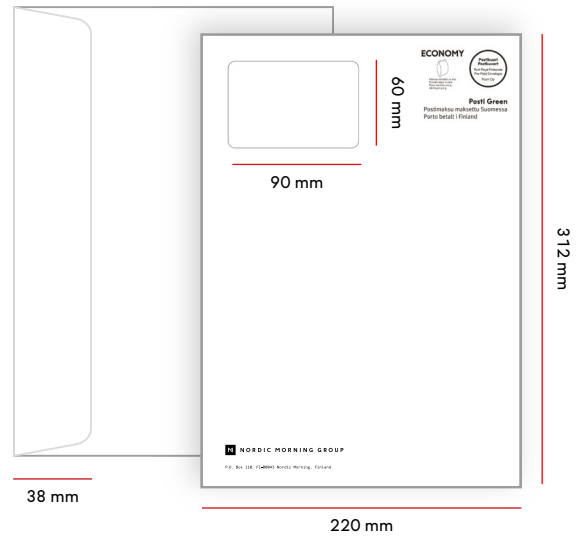

C4 and E4 envelopes

MAX. DIMENSIONS	C4	E4
FINLAND	500 G	500 G
ABROAD	500 G	500 G
MAX. THICKNESS	30 MM	30 MM

C4 windowless envelope

Size	Flap	Window
324 x 229 mm	40 mm	-

PRODUCT CODES	ECONOMY	PRIORITY	ABROAD
1-2 COLORS	16934	16948	16962
3-4 COLORS	16935	16949	16963

C4 window envelope

Size	Flap	Window
229 x 324 mm	40 mm	95 x 35 mm left 18 mm / top 40 mm

C4 large-window envelope

Size	Flap	Window
229 x 324 mm	38 mm	90 x 60 mm left 18 mm / top 18 mm

PRODUCT CODES	ECONOMY	PRIORITY	ABROAD
1-2 COLORS	16934	16948	16962
3-4 COLORS	16935	16949	16963

PRODUCT CODES	ECONOMY	PRIORITY	ABROAD
1-2 COLORS	16934	16948	16962
3-4 COLORS	16935	16949	16963

E4 window

Size	Flap	Window
220 x 312 mm	38 mm	95 x 35 mm left 18 mm / top 40 mm

PRODUCT CODES	ECONOMY	PRIORITY	ABROAD
1-2 COLORS	16934	16948	16962
3-4 COLORS	16935	16949	16963

E4 large-window

Size	Flap	Window
220 x 312 mm	38 mm	90 x 60 mm left 18 mm / top 18 mm

PRODUCT CODES	ECONOMY	PRIORITY	ABROAD
1-2 COLORS	16934	16948	16962
3-4 COLORS	16935	16949	16963

B4 envelopes

MAX. DIMENSIONS