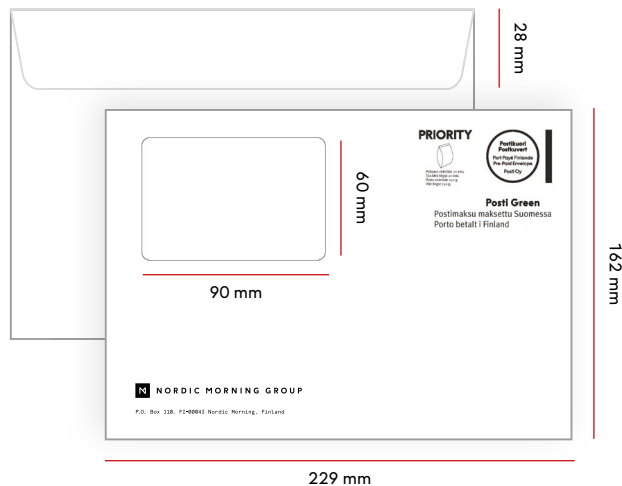

FINLAND	500 G
ABROAD	-
MAX. THICKNESS	30 MM

B4 envelope

B4 envelope
The flap on the short side

Size	Flap	Window
353 x 250 mm	40 mm	-

Size	Flap	Window
353 x 250 mm	40 mm	-

PRODUCT CODES	ECONOMY	PRIORITY	ABROAD
1-2 COLORS	17507	17505	-
3-4 COLORS	17508	17506	-

PRODUCT CODES	ECONOMY	PRIORITY	ABROAD
1-2 COLORS	17507	17505	-
3-4 COLORS	17508	17506	-

C5 and E5 envelopes

MAX. DIMENSIONS	C5	E5
FINLAND	250 G	250 G
ABROAD	100 G	100 G
MAX. THICKNESS	30 MM	30 MM

C5 windowless envelope

Size	Flap	Window
229 x 162 mm	33 mm	-

PRODUCT CODES	ECONOMY	PRIORITY	ABROAD
1-2 COLORS	16936	16950	16964
3-4 COLORS	16937	16951	16965

C5 window envelope

Size	Flap	Window
229 x 162 mm	33 mm	95 x 35 mm left 18 mm / top 40 mm