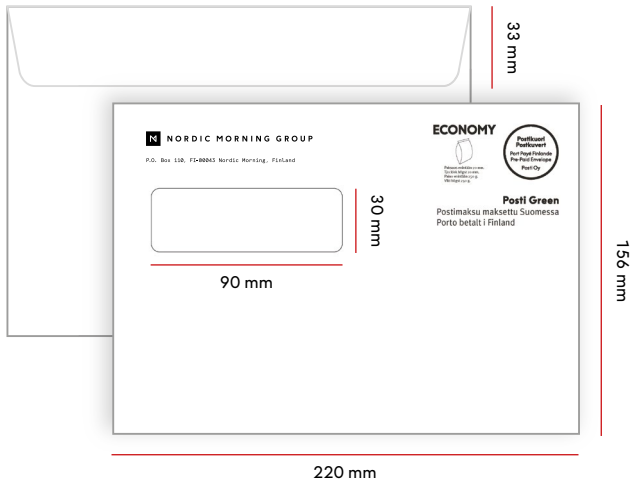

PRODUCT CODES	ECONOMY	PRIORITY	ABROAD
1-2 COLORS	17507	17505	-
3-4 COLORS	17508	17506	-

C5 and E5 envelopes

MAX. DIMENSIONS	C5	E5
FINLAND	250 G	250 G
ABROAD	100 G	100 G
MAX. THICKNESS	30 MM	30 MM

C5 windowless envelope

Size	Flap	Window
229 x 162 mm	33 mm	-

PRODUCT CODES	ECONOMY	PRIORITY	ABROAD
1-2 COLORS	16936	16950	16964
3-4 COLORS	16937	16951	16965

C5 window envelope

Size	Flap	Window
229 x 162 mm	33 mm	95 x 35 mm left 18 mm / top 40 mm

C5 large-window envelope

Size	Flap	Window
229 x 162 mm	28 mm	90 x 60 mm left 18 mm / top 15 mm

PRODUCT CODES	ECONOMY	PRIORITY	ABROAD
1-2 COLORS	16936	16950	16964
3-4 COLORS	16937	16951	16965

PRODUCT CODES	ECONOMY	PRIORITY	ABROAD
1-2 COLORS	16936	16950	16964
3-4 COLORS	16937	16951	16965

E5 window envelope

Size	Flap	Window
220 x 156 mm	33 mm	90 x 30 mm left 18 mm / top 40 mm

E5 large-window envelope

Size	Flap	Window
220 x 156 mm	29 mm	90 x 60 mm left 18 mm / top 15 mm

PRODUCT CODES	ECONOMY	PRIORITY	ABROAD
1-2 COLORS	16936	16950	16964
3-4 COLORS	16937	16951	16965