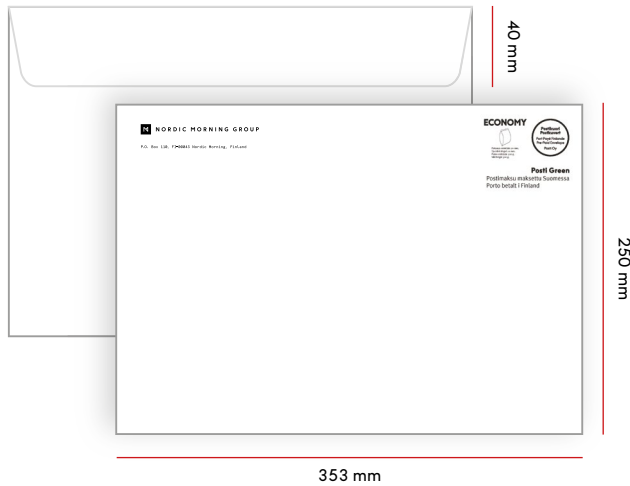

E4 large-window

Size	Flap	Window
220 x 312 mm	38 mm	90 x 60 mm left 18 mm / top 18 mm

PRODUCT CODES	ECONOMY	PRIORITY	ABROAD
1-2 COLORS	16934	16948	16962
3-4 COLORS	16935	16949	16963

B4 envelopes

MAX. DIMENSIONS

FINLAND	500 G
ABROAD	-
MAX. THICKNESS	30 MM

B4 envelope

B4 envelope
The flap on the short side

Size	Flap	Window
353 x 250 mm	40 mm	-

Size	Flap	Window
353 x 250 mm	40 mm	-

PRODUCT CODES	ECONOMY	PRIORITY	ABROAD
1-2 COLORS	17507	17505	-
3-4 COLORS	17508	17506	-