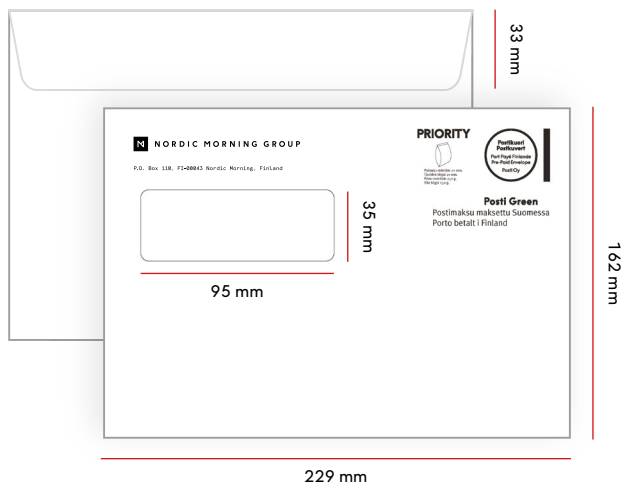

PRODUCT CODES	ECONOMY	PRIORITY	ABROAD
1-2 COLORS	17507	17505	-
3-4 COLORS	17508	17506	-

C5 and E5 envelopes

MAX. DIMENSIONS	C5	E5
FINLAND	250 G	250 G
ABROAD	100 G	100 G
MAX. THICKNESS	30 MM	30 MM

C5 windowless envelope

Size	Flap	Window
229 x 162 mm	33 mm	-

PRODUCT CODES	ECONOMY	PRIORITY	ABROAD
1-2 COLORS	16936	16950	16964
3-4 COLORS	16937	16951	16965

C5 window envelope

Size	Flap	Window
229 x 162 mm	33 mm	95 x 35 mm left 18 mm / top 40 mm