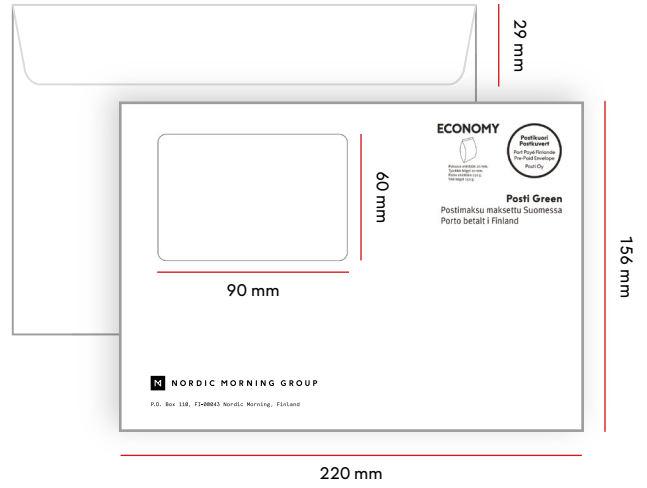

PRODUCT CODES	ECONOMY	PRIORITY	ABROAD
1-2 COLORS	17507	17505	-
3-4 COLORS	17508	17506	-

C5 and E5 envelopes

MAX. DIMENSIONS	C5	E5
FINLAND	250 G	250 G
ABROAD	100 G	100 G
MAX. THICKNESS	30 MM	30 MM

C5 windowless envelope

Size	Flap	Window
229 x 162 mm	33 mm	-

PRODUCT CODES	ECONOMY	PRIORITY	ABROAD
1-2 COLORS	16936	16950	16964
3-4 COLORS	16937	16951	16965

C5 window envelope

Size	Flap	Window
229 x 162 mm	33 mm	95 x 35 mm left 18 mm / top 40 mm

C5 large-window envelope

Size	Flap	Window
229 x 162 mm	28 mm	90 x 60 mm left 18 mm / top 15 mm

PRODUCT CODES	ECONOMY	PRIORITY	ABROAD
1-2 COLORS	16936	16950	16964
3-4 COLORS	16937	16951	16965

PRODUCT CODES	ECONOMY	PRIORITY	ABROAD
1-2 COLORS	16936	16950	16964
3-4 COLORS	16937	16951	16965

E5 window envelope

Size	Flap	Window
220 x 156 mm	33 mm	90 x 30 mm left 18 mm / top 40 mm

E5 large-window envelope

Size	Flap	Window
220 x 156 mm	29 mm	90 x 60 mm left 18 mm / top 15 mm

PRODUCT CODES	ECONOMY	PRIORITY	ABROAD
1-2 COLORS	16936	16950	16964
3-4 COLORS	16937	16951	16965