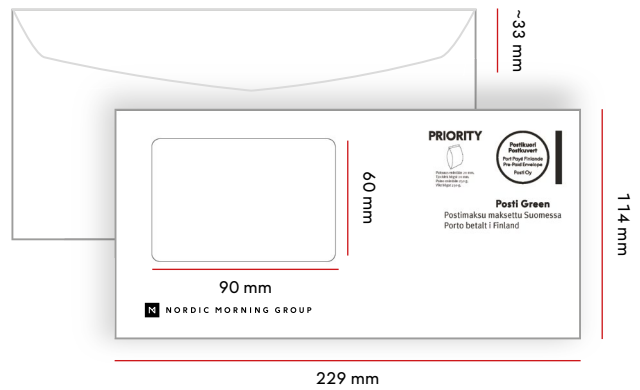

C65 large-window envelope only with dampening glue

Size	Flap	Window
229 x 114 mm	~33 mm	90 x 60 mm left 18 mm / top 15 mm

PRODUCT CODES	ECONOMY	PRIORITY	ABROAD
1-2 COLORS	17511	17509	-
3-4 COLORS	17512	17510	-