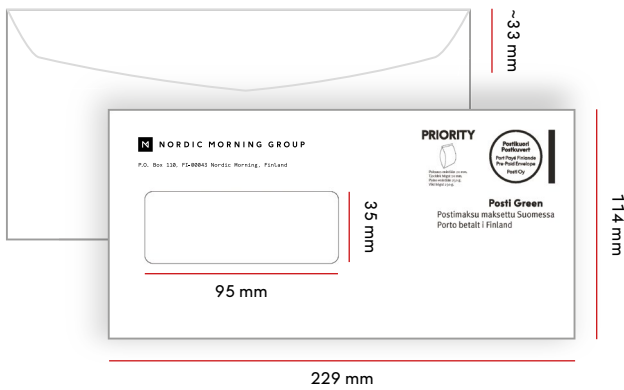

C65 window envelope only with dampening glue

Size	Flap	Window
229 x 114 mm	~33 mm	95 x 35 mm left 18 mm / top 40 mm

PRODUCT CODES	ECONOMY	PRIORITY	ABROAD
1-2 COLORS	17511	17509	-
3-4 COLORS	17512	17510	-