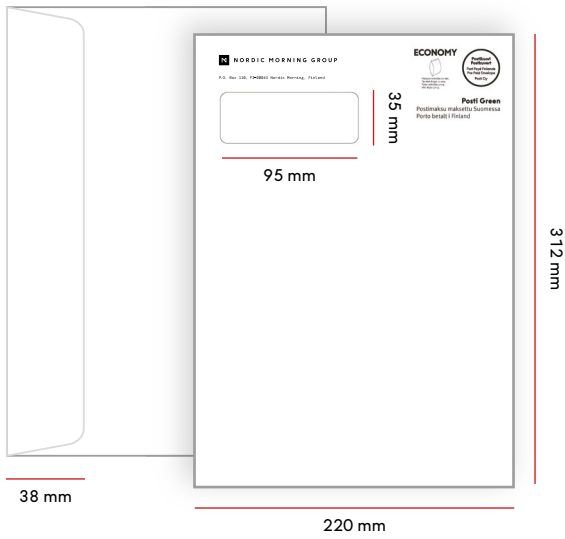

C4 and E4 envelopes

MAX. DIMENSIONS	C4	E4
FINLAND	500 G	500 G
ABROAD	500 G	500 G
MAX. THICKNESS	30 MM	30 MM

C4 windowless envelope

Size	Flap	Window
324 x 229 mm	40 mm	-

PRODUCT CODES	ECONOMY	PRIORITY	ABROAD
1-2 COLORS	16934	16948	16962
3-4 COLORS	16935	16949	16963

C4 window envelope

Size	Flap	Window
229 x 324 mm	40 mm	95 x 35 mm left 18 mm / top 40 mm

C4 large-window envelope

Size	Flap	Window
229 x 324 mm	38 mm	90 x 60 mm left 18 mm / top 18 mm

PRODUCT CODES	ECONOMY	PRIORITY	ABROAD
1-2 COLORS	16934	16948	16962
3-4 COLORS	16935	16949	16963

PRODUCT CODES	ECONOMY	PRIORITY	ABROAD
1-2 COLORS	16934	16948	16962
3-4 COLORS	16935	16949	16963

E4 window

Size	Flap	Window
220 x 312 mm	38 mm	95 x 35 mm left 18 mm / top 40 mm

PRODUCT CODES	ECONOMY	PRIORITY	ABROAD
1-2 COLORS	16934	16948	16962
3-4 COLORS	16935	16949	16963

E4 large-window

Size	Flap	Window
220 x 312 mm	38 mm	90 x 60 mm left 18 mm / top 18 mm

PRODUCT CODES	ECONOMY	PRIORITY	ABROAD
1-2 COLORS	16934	16948	16962
3-4 COLORS	16935	16949	16963

B4 envelopes

MAX. DIMENSIONS