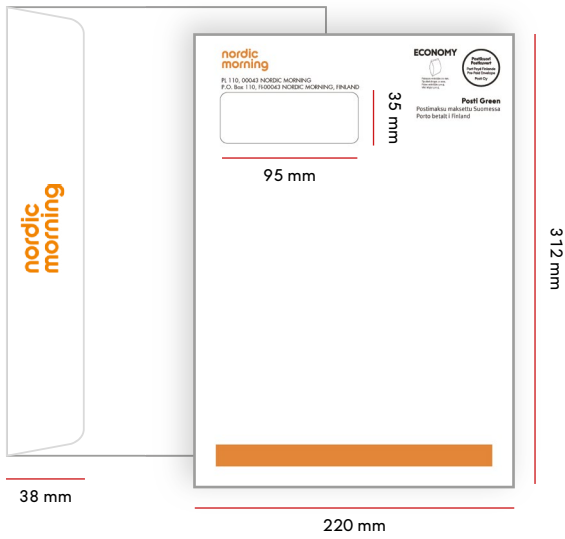

C4 and E4 envelopes

MAX. DIMENSIONS	C4	E4
FINLAND	500 G	500 G
ABROAD	500 G	500 G
MAX. THICKNESS	30 MM	30 MM

C4 windowless envelope

Size	Flap	Window
324 x 229 mm	40 mm	-

PRODUCT CODES	ECONOMY	PRIORITY	ABROAD
1-2 COLORS	16934	16948	16962
3-4 COLORS	16935	16949	16963

C4 window envelope

Size	Flap	Window
229 x 324 mm	40 mm	95 x 35 mm left 18 mm / top 40 mm

C4 large-window envelope

Size	Flap	Window
229 x 324 mm	38 mm	90 x 60 mm left 18 mm / top 18 mm

PRODUCT CODES	ECONOMY	PRIORITY	ABROAD
1-2 COLORS	16934	16948	16962
3-4 COLORS	16935	16949	16963

PRODUCT CODES	ECONOMY	PRIORITY	ABROAD
1-2 COLORS	16934	16948	16962
3-4 COLORS	16935	16949	16963

E4 window

Size	Flap	Window
220 x 312 mm	38 mm	95 x 35 mm left 18 mm / top 40 mm

E4 large-window

Size	Flap	Window
220 x 312 mm	38 mm	90 x 60 mm left 18 mm / top 18 mm

MAX. DIMENSIONS

FINLAND	500 G
ABROAD	-
MAX. THICKNESS	30 MM

B4 envelope

B4 envelope
The flap on the short side

Size	Flap	Window
353 x 250 mm	40 mm	-

Size	Flap	Window
353 x 250 mm	40 mm	-

PRODUCT CODES	ECONOMY	PRIORITY	ABROAD
1-2 COLORS	17507	17505	-
3-4 COLORS	17508	17506	-