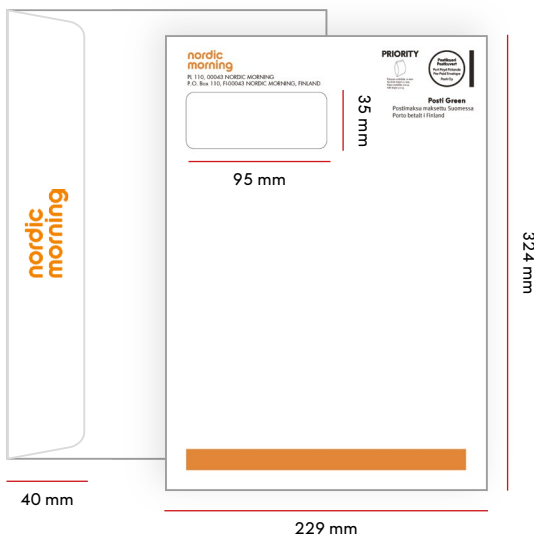

C4 and E4 envelopes

MAX. DIMENSIONS	C4	E4
FINLAND	500 G	500 G
ABROAD	500 G	500 G
MAX. THICKNESS	30 MM	30 MM

C4 windowless envelope

Size	Flap	Window
324 x 229 mm	40 mm	-

PRODUCT CODES	ECONOMY	PRIORITY	ABROAD
1-2 COLORS	16934	16948	16962
3-4 COLORS	16935	16949	16963

C4 window envelope

Size	Flap	Window
229 x 324 mm	40 mm	95 x 35 mm left 18 mm / top 40 mm

C4 large-window envelope

Size	Flap	Window
229 x 324 mm	38 mm	90 x 60 mm left 18 mm / top 18 mm

PRODUCT CODES	ECONOMY	PRIORITY	ABROAD
1-2 COLORS	16934	16948	16962
3-4 COLORS	16935	16949	16963

MAX. DIMENSIONS

FINLAND	500 G
ABROAD	-
MAX. THICKNESS	30 MM

B4 envelope

B4 envelope
The flap on the short side

Size	Flap	Window
353 x 250 mm	40 mm	-

Size	Flap	Window
353 x 250 mm	40 mm	-

PRODUCT CODES	ECONOMY	PRIORITY	ABROAD
1-2 COLORS	17507	17505	-
3-4 COLORS	17508	17506	-

E5 window envelope

Size	Flap	Window
220 x 156 mm	33 mm	90 x 30 mm left 18 mm / top 40 mm

E5 large-window envelope

Size	Flap	Window
220 x 156 mm	29 mm	90 x 60 mm left 18 mm / top 15 mm

PRODUCT CODES	ECONOMY	PRIORITY	ABROAD
1-2 COLORS	16936	16950	16964
3-4 COLORS	16937	16951	16965