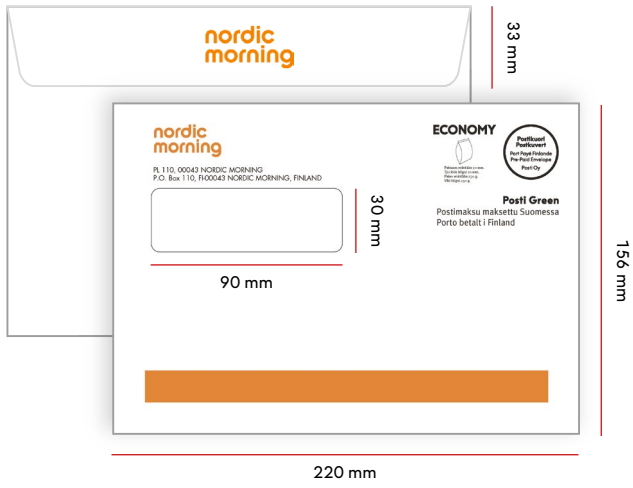

PRODUCT CODES	ECONOMY	PRIORITY	ABROAD
1-2 COLORS	17507	17505	-
3-4 COLORS	17508	17506	-

C5 and E5 envelopes

MAX. DIMENSIONS	C5	E5
FINLAND	250 G	250 G
ABROAD	100 G	100 G
MAX. THICKNESS	30 MM	30 MM

C5 windowless envelope

Size	Flap	Window
229 x 162 mm	33 mm	-

PRODUCT CODES	ECONOMY	PRIORITY	ABROAD
1-2 COLORS	16936	16950	16964
3-4 COLORS	16937	16951	16965

C5 window envelope

Size	Flap	Window
229 x 162 mm	33 mm	95 x 35 mm left 18 mm / top 40 mm

C5 large-window envelope

Size	Flap	Window
229 x 162 mm	28 mm	90 x 60 mm left 18 mm / top 15 mm

PRODUCT CODES	ECONOMY	PRIORITY	ABROAD
1-2 COLORS	16936	16950	16964
3-4 COLORS	16937	16951	16965

PRODUCT CODES	ECONOMY	PRIORITY	ABROAD
1-2 COLORS	16936	16950	16964
3-4 COLORS	16937	16951	16965