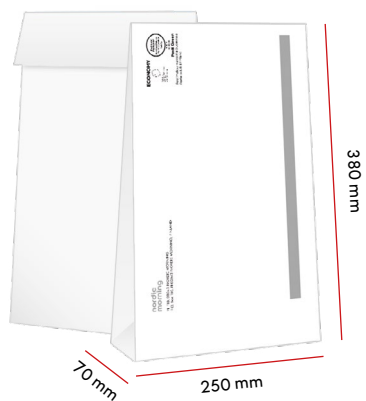

Box

Size

340 x 240 x 27 mm

PRODUCT CODES	1 Color			2-4 Colors		
	ECONOMY	PRIORITY	ABROAD	ECONOMY	PRIORITY	ABROAD
1-500 G	16944	16958	16971	17043	17045	17047
501-1000 G	16945	16959	16972	17044	17046	17041

Bag

Size

353 x 250 mm

Padbag

Size

350 x 250 mm

PRODUCT CODES	ECONOMY	PRIORITY	ABROAD
250 G	16941	16955	16966
500 G	16942	16956	16967
1000 G	16943	16957	16968

PRODUCT CODES	ECONOMY	PRIORITY	ABROAD
250 G	16938	16952	17513
500 G	16939	16953	17514
1000 G	16940	16954	17515

Double bag

Size

250 x 380 x 70 mm

PRODUCT CODES	ECONOMY	PRIORITY	ABROAD
500 G	16946	16960	16969
1000 G	16947	16961	16970