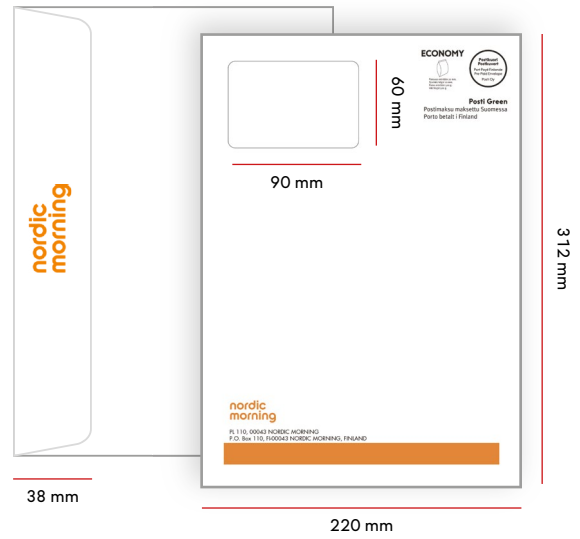

C4 and E4 envelopes

MAX. DIMENSIONS	C4	E4
FINLAND	500 G	500 G
ABROAD	500 G	500 G
MAX. THICKNESS	30 MM	30 MM

C4 windowless envelope

Size	Flap	Window
324 x 229 mm	40 mm	-

PRODUCT CODES	ECONOMY	PRIORITY	ABROAD
1-2 COLORS	16934	16948	16962
3-4 COLORS	16935	16949	16963

C4 window envelope

Size	Flap	Window
229 x 324 mm	40 mm	95 x 35 mm left 18 mm / top 40 mm

C4 large-window envelope

Size	Flap	Window
229 x 324 mm	38 mm	90 x 60 mm left 18 mm / top 18 mm

PRODUCT CODES	ECONOMY	PRIORITY	ABROAD
1-2 COLORS	16934	16948	16962
3-4 COLORS	16935	16949	16963

PRODUCT CODES	ECONOMY	PRIORITY	ABROAD
1-2 COLORS	16934	16948	16962
3-4 COLORS	16935	16949	16963

E4 window

Size	Flap	Window
220 x 312 mm	38 mm	95 x 35 mm left 18 mm / top 40 mm

E4 large-window

Size	Flap	Window
220 x 312 mm	38 mm	90 x 60 mm left 18 mm / top 18 mm

MAX. DIMENSIONS

FINLAND	500 G
ABROAD	-
MAX. THICKNESS	30 MM

B4 envelope

B4 envelope
The flap on the short side

Size	Flap	Window
353 x 250 mm	40 mm	-

Size	Flap	Window
353 x 250 mm	40 mm	-

PRODUCT CODES	ECONOMY	PRIORITY	ABROAD
1-2 COLORS	17507	17505	-
3-4 COLORS	17508	17506	-