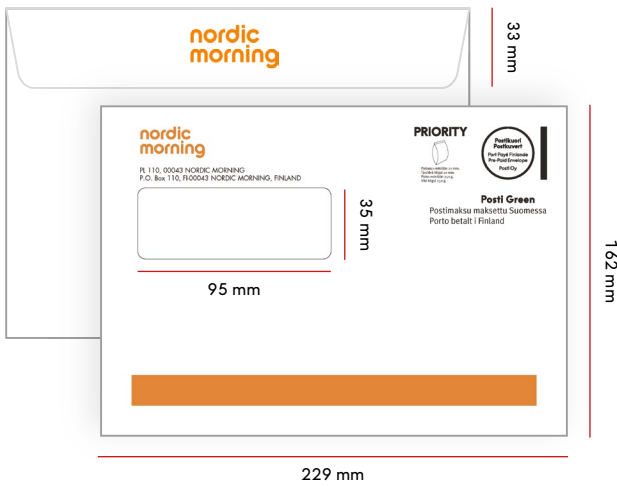

PRODUCT CODES	ECONOMY	PRIORITY	ABROAD
1-2 COLORS	17507	17505	-
3-4 COLORS	17508	17506	-

C5 and E5 envelopes

MAX. DIMENSIONS	C5	E5
FINLAND	250 G	250 G
ABROAD	100 G	100 G
MAX. THICKNESS	30 MM	30 MM

C5 windowless envelope

Size	Flap	Window
229 x 162 mm	33 mm	-

PRODUCT CODES	ECONOMY	PRIORITY	ABROAD
1-2 COLORS	16936	16950	16964
3-4 COLORS	16937	16951	16965

C5 window envelope

Size	Flap	Window
229 x 162 mm	33 mm	95 x 35 mm left 18 mm / top 40 mm