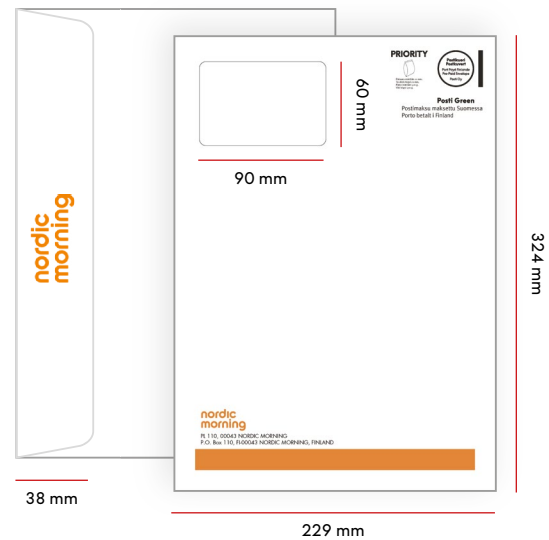

C4 and E4 envelopes

MAX. DIMENSIONS	C4	E4
FINLAND	500 G	500 G
ABROAD	500 G	500 G
MAX. THICKNESS	30 MM	30 MM

C4 windowless envelope

Size	Flap	Window
324 x 229 mm	40 mm	-

PRODUCT CODES	ECONOMY	PRIORITY	ABROAD
1-2 COLORS	16934	16948	16962
3-4 COLORS	16935	16949	16963

C4 window envelope

Size	Flap	Window
229 x 324 mm	40 mm	95 x 35 mm left 18 mm / top 40 mm

C4 large-window envelope

Size	Flap	Window
229 x 324 mm	38 mm	90 x 60 mm left 18 mm / top 18 mm

PRODUCT CODES	ECONOMY	PRIORITY	ABROAD
1-2 COLORS	16934	16948	16962
3-4 COLORS	16935	16949	16963

MAX. DIMENSIONS

FINLAND	500 G
ABROAD	-
MAX. THICKNESS	30 MM

B4 envelope

B4 envelope
The flap on the short side

Size	Flap	Window
353 x 250 mm	40 mm	-

Size	Flap	Window
353 x 250 mm	40 mm	-

PRODUCT CODES	ECONOMY	PRIORITY	ABROAD
1-2 COLORS	17507	17505	-
3-4 COLORS	17508	17506	-

E5 window envelope

Size	Flap	Window
220 x 156 mm	33 mm	90 x 30 mm left 18 mm / top 40 mm

E5 large-window envelope

Size	Flap	Window
220 x 156 mm	29 mm	90 x 60 mm left 18 mm / top 15 mm

PRODUCT CODES	ECONOMY	PRIORITY	ABROAD
1-2 COLORS	16936	16950	16964
3-4 COLORS	16937	16951	16965