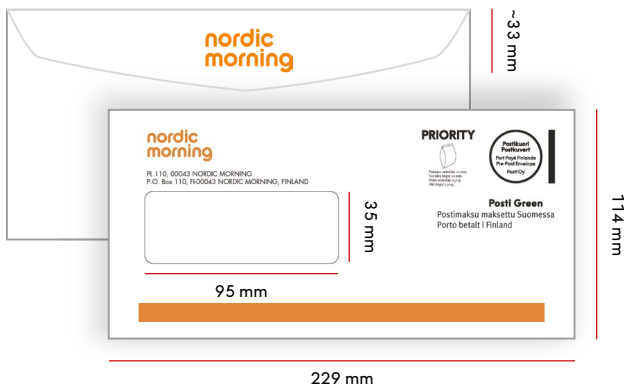

C65 window envelope only with dampening glue

Size	Flap	Window
229 x 114 mm	~33 mm	95 x 35 mm left 18 mm / top 40 mm

PRODUCT CODES	ECONOMY	PRIORITY	ABROAD
1-2 COLORS	17511	17509	-
3-4 COLORS	17512	17510	-