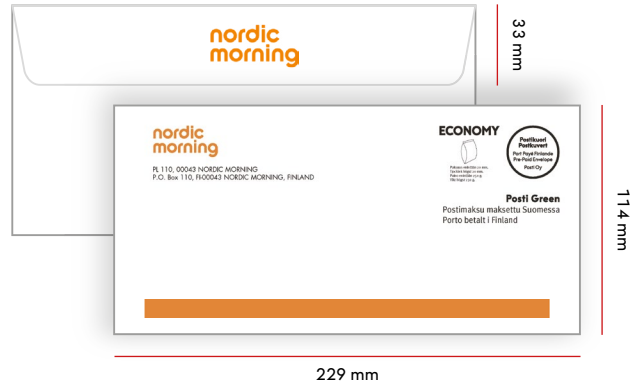

C65 envelopes

MAX. DIMENSIONS

FINLAND	250 G
ABROAD	-
MAX. THICKNESS	30 MM

C65 windowless envelope

Size	Flap	Window
229 x 114 mm	33 mm	-

PRODUCT CODES	ECONOMY	PRIORITY	ABROAD
1-2 COLORS	17511	17509	-
3-4 COLORS	17512	17510	-