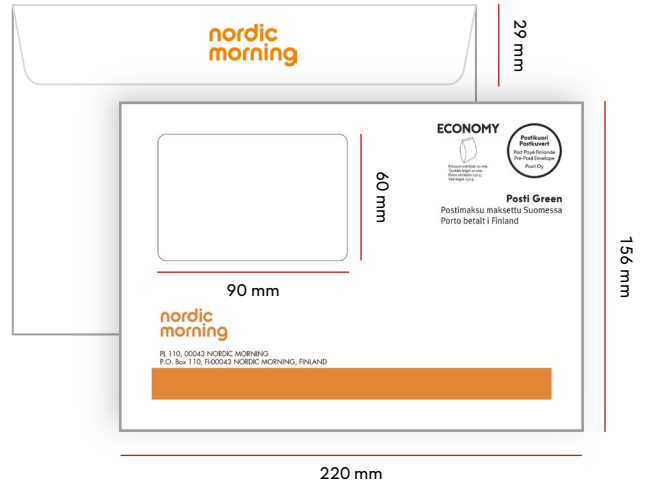

C5 large-window envelope

Size	Flap	Window
229 x 162 mm	28 mm	90 x 60 mm left 18 mm / top 15 mm

PRODUCT CODES	ECONOMY	PRIORITY	ABROAD
1-2 COLORS	16936	16950	16964
3-4 COLORS	16937	16951	16965

PRODUCT CODES	ECONOMY	PRIORITY	ABROAD
1-2 COLORS	16936	16950	16964
3-4 COLORS	16937	16951	16965

E5 window envelope

Size	Flap	Window
220 x 156 mm	33 mm	90 x 30 mm left 18 mm / top 40 mm

E5 large-window envelope

Size	Flap	Window
220 x 156 mm	29 mm	90 x 60 mm left 18 mm / top 15 mm

PRODUCT CODES	ECONOMY	PRIORITY	ABROAD
1-2 COLORS	16936	16950	16964
3-4 COLORS	16937	16951	16965