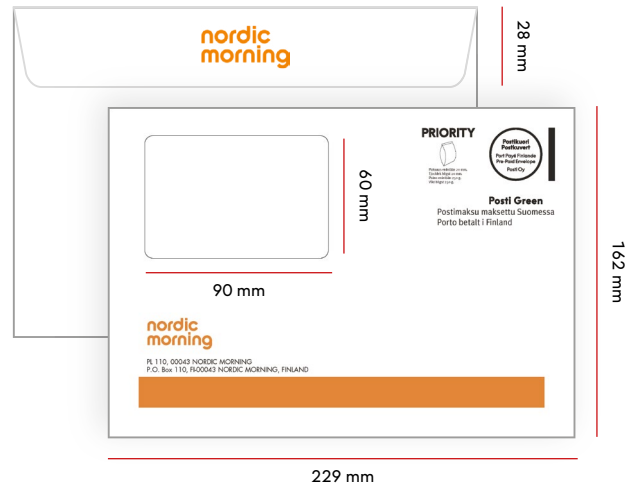

PRODUCT CODES	ECONOMY	PRIORITY	ABROAD
1-2 COLORS	17507	17505	-
3-4 COLORS	17508	17506	-

C5 and E5 envelopes

MAX. DIMENSIONS	C5	E5
FINLAND	250 G	250 G
ABROAD	100 G	100 G
MAX. THICKNESS	30 MM	30 MM

C5 windowless envelope

Size	Flap	Window
229 x 162 mm	33 mm	-

PRODUCT CODES	ECONOMY	PRIORITY	ABROAD
1-2 COLORS	16936	16950	16964
3-4 COLORS	16937	16951	16965

C5 window envelope

Size	Flap	Window
229 x 162 mm	33 mm	95 x 35 mm left 18 mm / top 40 mm