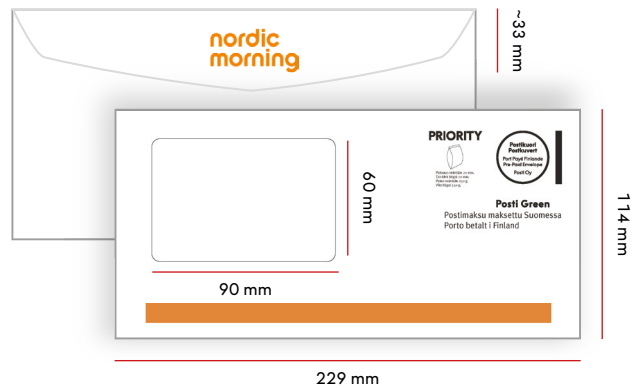

C65 large-window envelope only with dampening glue

Size	Flap	Window
229 x 114 mm	~33 mm	90 x 60 mm left 18 mm / top 15 mm

PRODUCT CODES	ECONOMY	PRIORITY	ABROAD
1-2 COLORS	17511	17509	-
3-4 COLORS	17512	17510	-