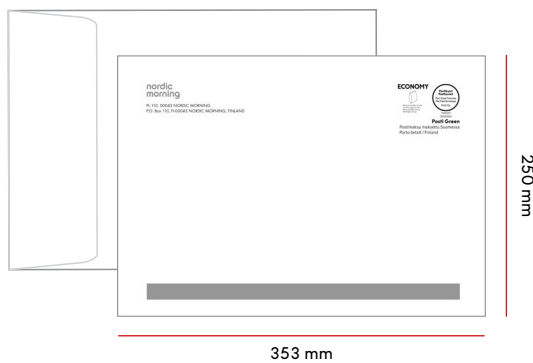

PRODUCT CODES	ECONOMY	PRIORITY	ABROAD
1-2 COLORS	17511	17509	-
3-4 COLORS	17512	17510	-

Boxes, envelopes and bags

MAX. DIMENSIONS	BOX	BAG	PADBAG	DOUBLE BAG
FINLAND	1000 G	1000 G	1000 G	1000 G
ABROAD	1000 G	1000 G	1000 G	1000 G
MAX. THICKNESS	27 MM	30 MM	30 MM	30 MM

Box

Size

340 x 240 x 27 mm

PRODUCT CODES	1 Color			2-4 Colors		
	ECONOMY	PRIORITY	ABROAD	ECONOMY	PRIORITY	ABROAD
1-500 G	16944	16958	16971	17043	17045	17047
501-1000 G	16945	16959	16972	17044	17046	17041