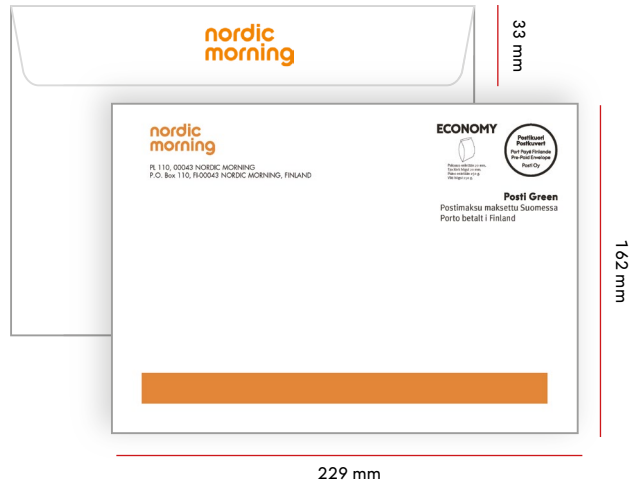

MAX. DIMENSIONS

FINLAND	500 G
ABROAD	-
MAX. THICKNESS	30 MM

B4 envelope

B4 envelope
The flap on the short side

Size	Flap	Window
353 x 250 mm	40 mm	-

Size	Flap	Window
353 x 250 mm	40 mm	-

PRODUCT CODES	ECONOMY	PRIORITY	ABROAD
1-2 COLORS	17507	17505	-
3-4 COLORS	17508	17506	-

PRODUCT CODES	ECONOMY	PRIORITY	ABROAD
1-2 COLORS	17507	17505	-
3-4 COLORS	17508	17506	-

C5 and E5 envelopes

MAX. DIMENSIONS	C5	E5
FINLAND	250 G	250 G
ABROAD	100 G	100 G
MAX. THICKNESS	30 MM	30 MM

C5 windowless envelope